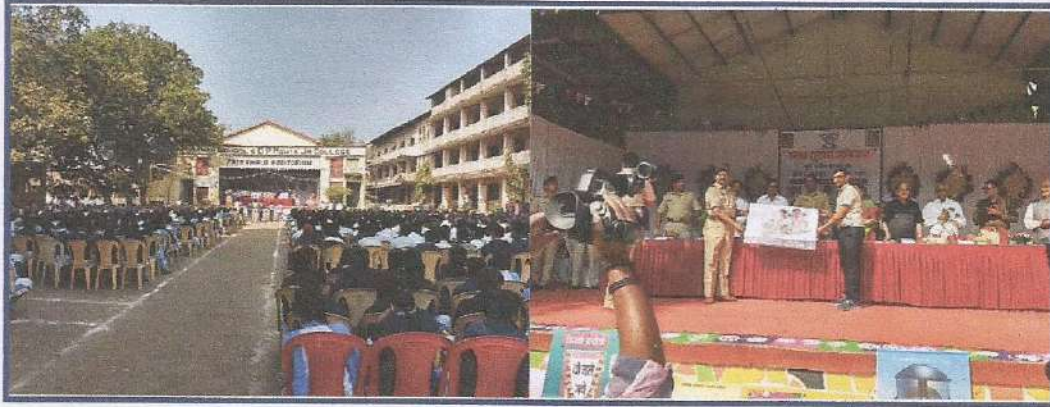

Road Safety Campaign

Deputy Superintendent Police office, Lonavala and NSS department of our college along with the schools nearby Lonavala has organized road safety Program in VPS college campus, Lonavala on 15/12/2019. In this occasion Police department distributed banners for spreading awareness about road safety. In this program the street play was also arranged for the students. Honourable Superintendent Police has delivered the lecture on road safety rules. 50 students of our college were present and worked for the program.

Programme Officer
National Service Scheme
T.B.N.P. Arts SSGG Comm.
Mithaiwala Science College, Lonavala - 410401

Principal
Lonavala Education Trust's Dr.B.N.
Purandare Arts, Smt. S.G.Gupta
Commerce and Smt. Shardaben Amrutlal
Mithaiwala Science College, Valvan,
Lonavla, Tal- Maval, Dist. Pune- 410 403