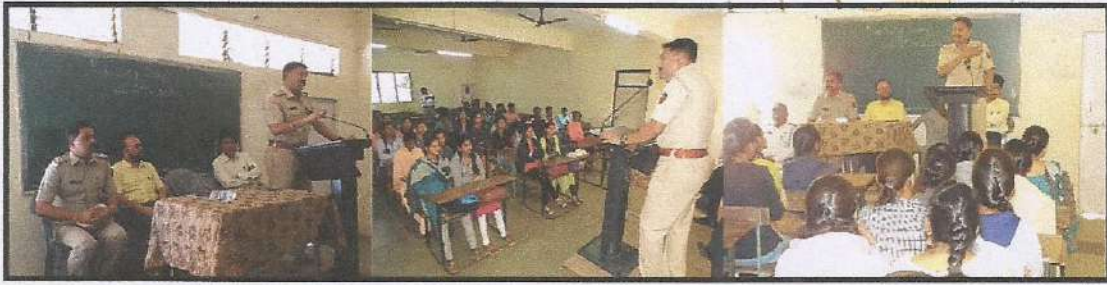

RISING DAY

On the occasion of Police Foundation Day, NSS department and Police Department, Lonavala has celebrated Rising Day in the college. In this event Police Inspector (PI) of Lonavala police station has delivered the lecture on 02/01/2019. He discussed with the students about various social problems including crimes related to society. He also motivated students to join Police services. In-Principal Dr.J.O.Bachhav and Vice-Principal Dr.V.A.Patil was present in the program. About 60 students were benefited from the program.

Programme Officer
National Service Scheme
D.B.N.P. Arts SSGG Comm.
SSAM SCI. College, Lonavala - 410401

Principal
Lonavala Education Trust's Dr.B.N.
Purandare Arts, Smt. S.G.Gupta
Commerce and Smt. Shardaben Amrutla
Mithaiwala Science College, Valvan,
Lonavla, Tal- Maval, Dist. Pune- 410 403